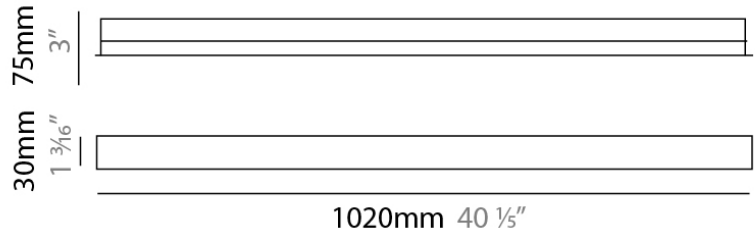

ZEROLED SURFACE

D83316R9-WHI

GENERAL

Series: Zeroled
Brand: Panzeri
Division: Design
Mounting Type: Surface
Mounting Location: Wall
Subcategory: Up/Down Light

PHYSICAL

Shape: Rectangle
Length (mm): 1020
Length (in): 40 ³/₁₆
Width (mm): 75
Width (in): 2 ¹⁵/₁₆
Height (mm): 30
Depth (mm): 75
Height (in): 1 ³/₁₆
Depth (in): 2 ¹⁵/₁₆
Extension (mm): 75
Extension (in): 2 ¹⁵/₁₆
Light Distribution: Direct / Indirect
Weight (kg): 2.40
Weight (lbs): 5.29
Diffuser: Extruded polycarbonate - opal
Fixture Material: Metal

ELECTRICAL

Lamp Type: LED
Input Wattage (W): 20
Total Output Wattage (W): 17
Dimming: Non-Dimmable
Driver Included: Yes
Driver Location: Integrated
Driver Type: Constant Voltage - Universal
Driver Class: Class 2
Input Voltage (V): 120 - 277
Output Voltage (V): 24
Constant Voltage (V): 24

LED

Color Temperature (°K): 3000
Max. Delivered Lumen (lm): 1227
Nominal Lumen (lm): 1980
CRI: >90 CRI
Efficiency (%): 65.1
Lamp Life (hrs): 50000

OPTICAL

Reflector°: Specular aluminum

RATINGS AND CERTIFICATIONS

Certified By: CSA Certified to UL and CSA Standards
IP rating: IP20