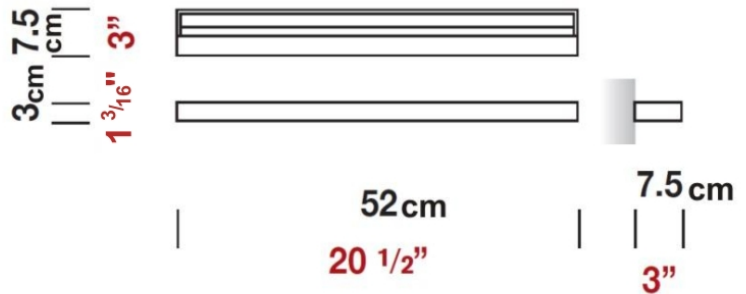

ZEROLED SURFACE

D83313

PROJECT _____

TYPE _____

NOTES _____

QUANTITY _____

DATE _____

GENERAL

Series: Zeroled

Brand: Panzeri

Division: Design

Mounting Type: Surface

Mounting Location: Wall

Subcategory: Flush Mount

PHYSICAL

Length (mm): 520

Length (in): 20 1/2

Width (mm): 30

Width (in): 1 3/16

Height (mm): 75

Height (in): 2 15/16

Extension (mm): 75

Extension (in): 2 15/16

Light Distribution: Direct

Weight (kg): 2.04

Weight (lbs): 4.5

Diffuser: Extruded poly-carbonate with opal finish

Fixture Material: Metal

ELECTRICAL

Input Wattage Range: 10 - 19 W

Lamp Type: LED

Input Wattage (W): 11

Total Output Wattage (W): 8.5

Driver Included: No

Driver Type: Integral LED driver, 24Vdc (Dimming and 277V options available with remote driver sold separately)

Input Voltage (V): 120

Constant Voltage (V): 24

LED

Color Temperature (°K): 3000

Nominal Lumen (lm): 960

CRI: >80 CRI

OPTICAL

Reflector: Specular aluminum

RATINGS AND CERTIFICATIONS

Certified By: CSA Certified to UL and CSA Standards

IP rating: IP20